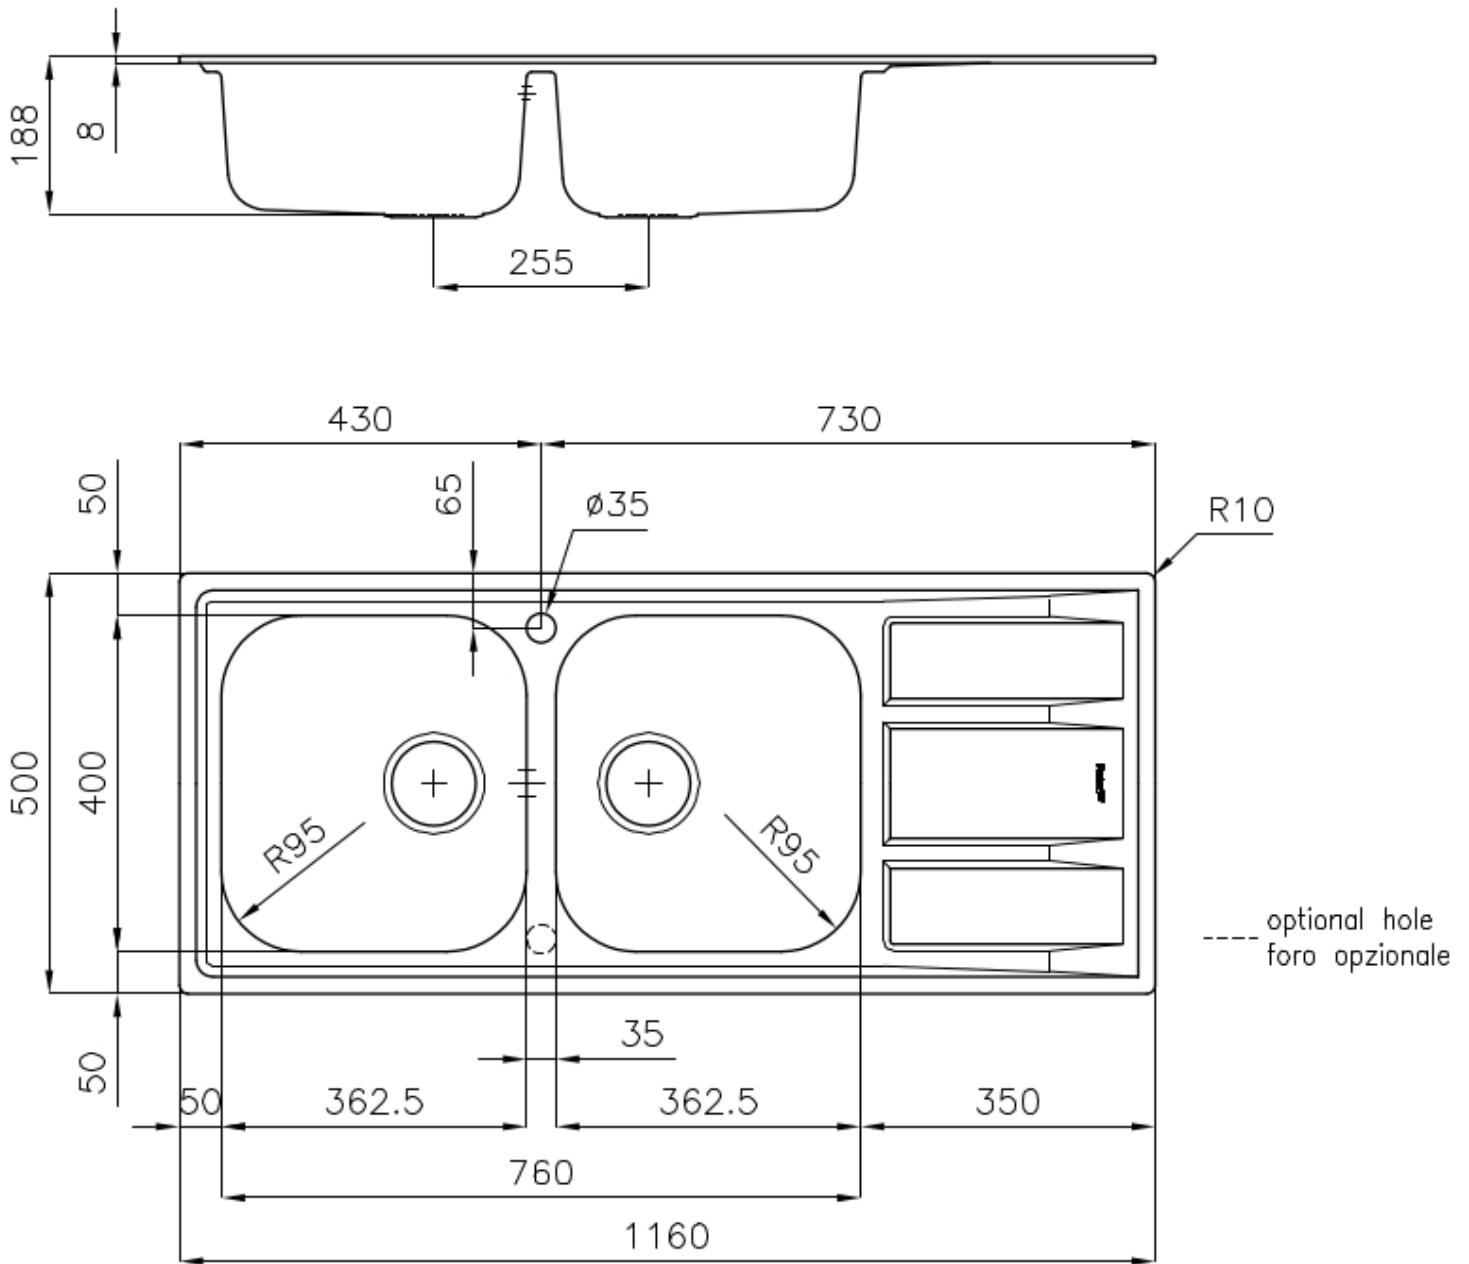

Sink FM

Bowl on the left

Kitchen Sinks

Code: 1972 062

DETAILS

Edge/Installation Type Standard (8 mm Edge)

Finish Foster brushed

Material AISI 304 stainless steel

Texture Foster brushed

Base 80-90 cm

Dimensions 1160 x 500 mm

Standard fittings Fixing hooks, gasket, drain, overflow and siphon, boxed packing

Mixer holes 1 standard hole - 2nd hole on request

Built-in hole 1140 x 480 mm

Drainer Yes

Width 116 cm

Bowl dimension 362,5x400mm

Number of bowls 2 bowls

Waste fitting 3,5" drain

FEATURES

2nd / 3rd hole available The sink can be customized with the execution on request of additional holes, usable for double-hole mixers, for remote controlled drains or for the installation of soap dispensers. The positions are marked on the drawings with dotted line holes.

Basket 3,5" waste fitting The drain is equipped with a large 3.5" drain, with the practical basket cap that prevents the discharge of solid parts.

Sliding brackets

TECHNICAL DATA

OPTIONAL ACCESSORIES

Glass chopping board
8631 300